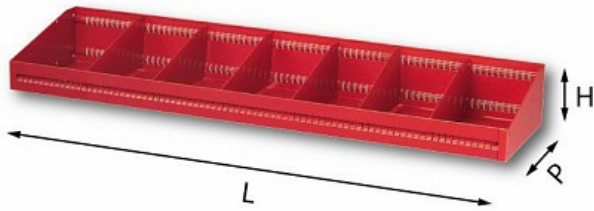

INCLINED SHELF

5003 RIC3

- Inclined shelf with 6 removable dividers
- To combine with the uprights of line 5003 ME
- Supplied with anti-slip rubber mat

Family details

Code	LxPxH mm	Weight kg	Quantity for packaging
U50030043	1425x375x185	10,5	1

Sets / Compositons

Articles

5006 A6 - Assortment for left side

5006 E1 - Assortment for right side

Stanley Black & Decker Italia S.r.l.

Sede legale: Via Energy Park 6 - 20871 Vimercate (MB)
 Sede operativa: Via Volta 3 - 21020 Monvalle (VA) Italia
 Partita IVA e C.F.: 03225990138